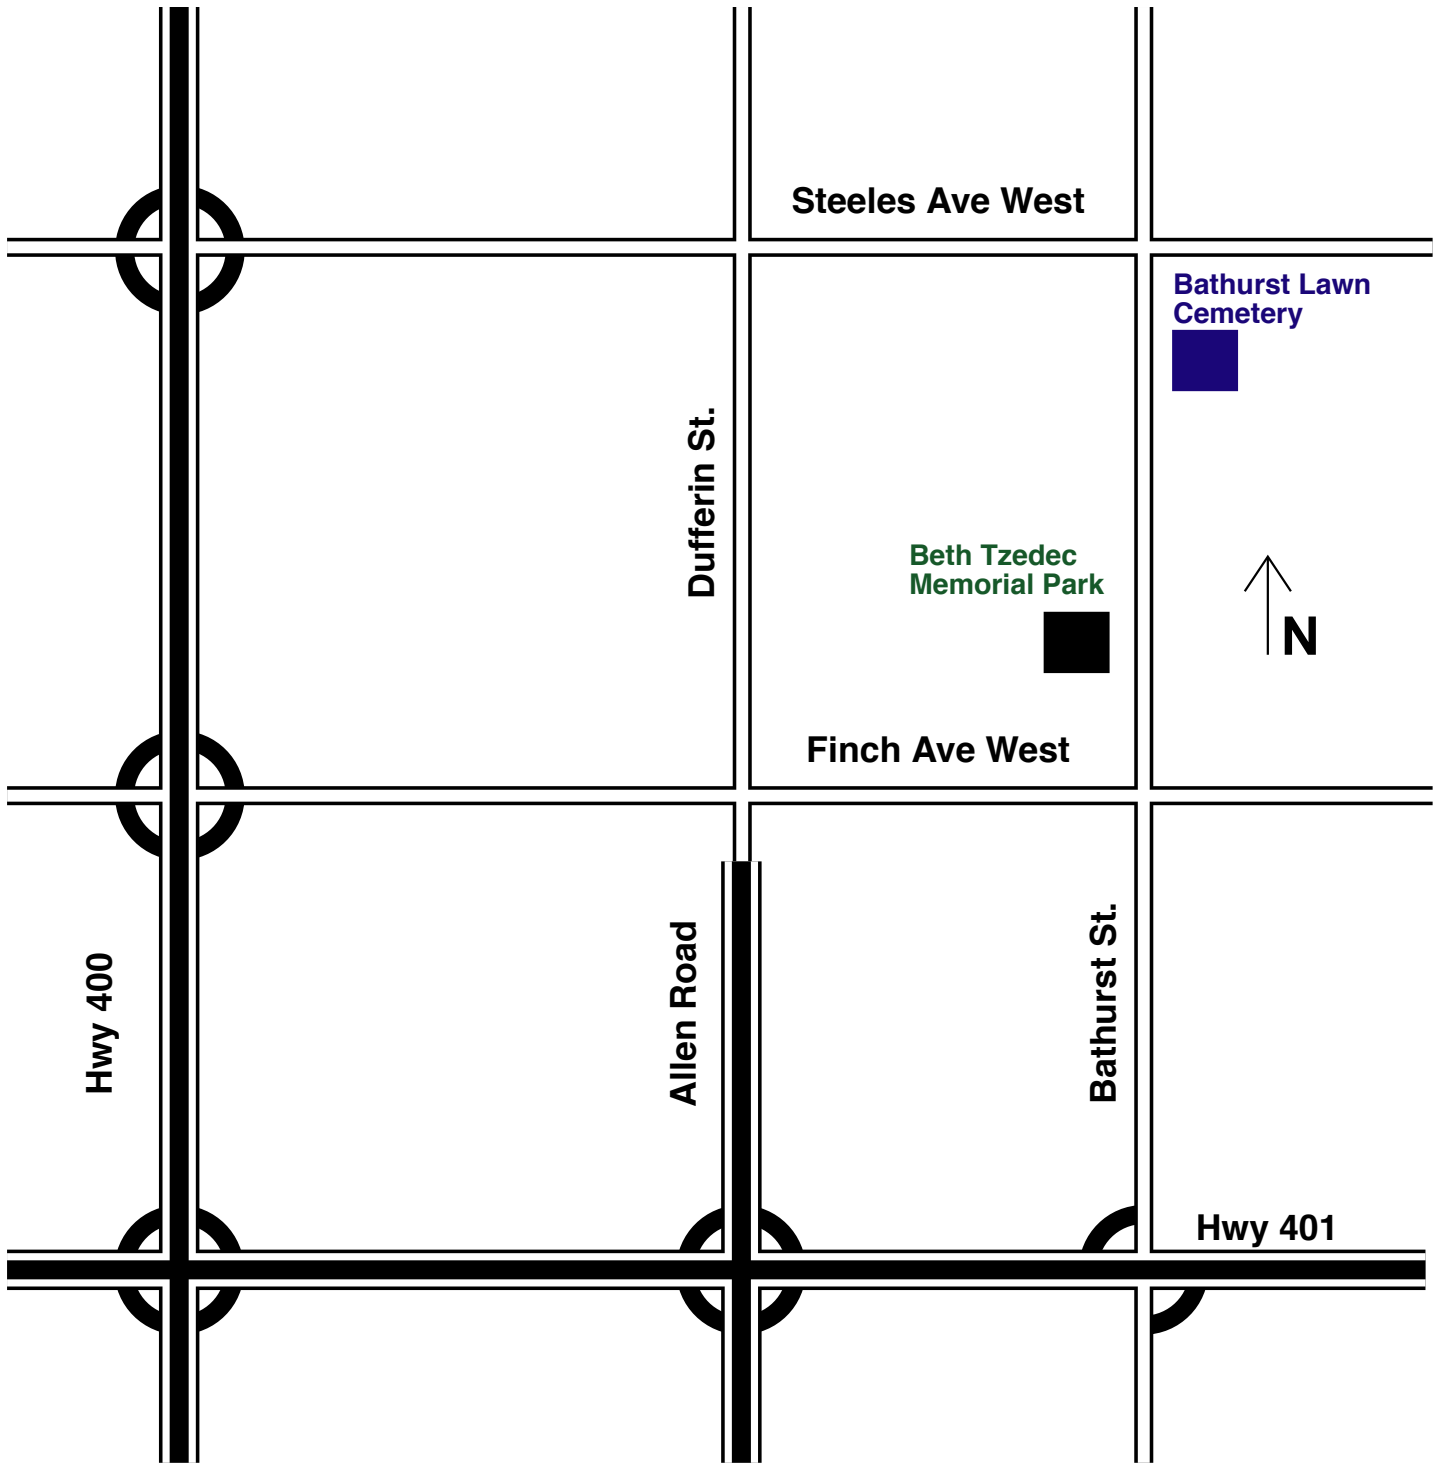

Beth Tzedec Memorial Park

BETH TZEDEC MEMORIAL PARK

5822 Bathurst Street, Toronto

(On the west side of Bathurst, north of Finch)

Tel: 416 -781-3511